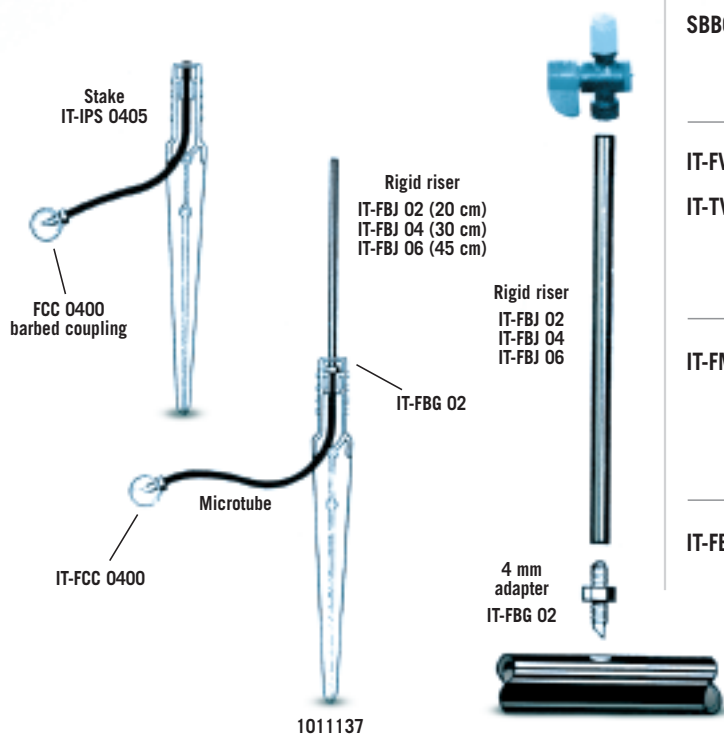

## VARIJET

Adjustable Base with regulating mini valve

### Features

- Adjustable flow
- Working pressure: 0,5 to 2,5 bar
- Max flow rate: 53 l/h
- Easy to mount on polyethylene hose.

### Codes Varijet

<b>SBB601</b>	Varijet Spray Pattern 360° x 15
<b>SBB607</b>	Varijet Spray Pattern 180°
<b>SBB609</b>	Varijet Spray Pattern 90°

<b>IT-FVT04</b>	Minivalve thread-thread 4 mm	
<b>IT-TVTO4-1</b>	Minivalve barbed-barbed 4 mm	

### Nozzle performance data\*

Pressure (bar)	Flow rate l/h	SBB601 360°x15	SBB607 180°	SBB609 90°
		 r (m)	 r (m)	 r (m)
0,5	22	1,25	1,70	1,70
1,0	32	1,55	1,80	1,80
1,5	40	1,75	2,05	2,05
2,0	47	1,90	2,45	2,45
2,5	53	1,95	2,90	2,90